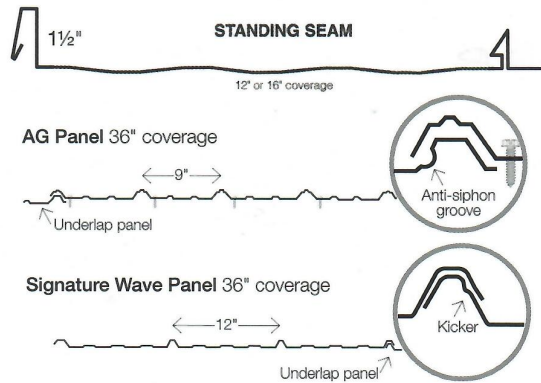

**Roll Formed Metal Cut
to Your Own Specific Order**

• 40-Year Paint Warranty • 29 Gauge • Durable Baked-On Finish

Coverage: Our 3/4" rib with its anti-siphon feature gives you a weather-tight seal.

▲ Ivy

▲ Evergreen

▲ Burgundy

▲ Stealth Black

▲ Copper

▲ Galvalume

AkzoNobel